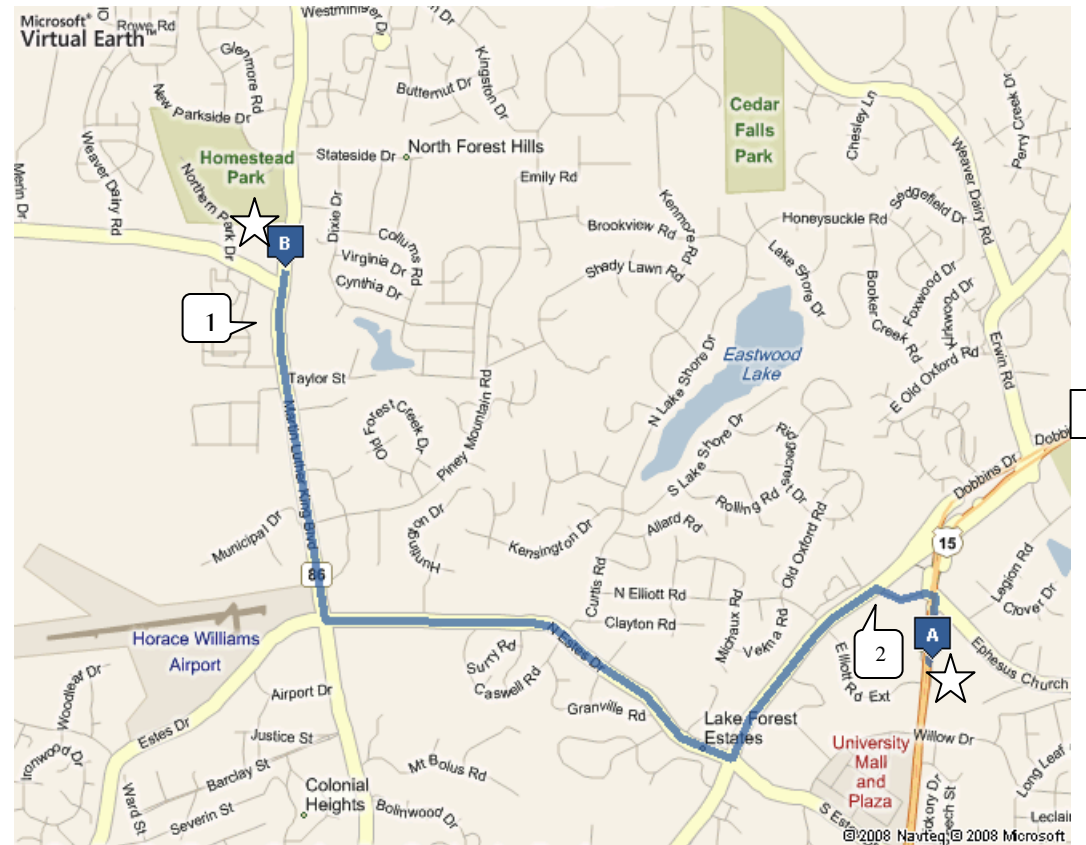

Driving Directions from Holiday Inn to United Church of Chapel Hill (3.5 miles, about 7 min.)

A. From: 1301 N Fordham Blvd, Chapel Hill, NC 27514

1. Depart N Fordham Blvd / US-15 N / US-501 N
2. Turn right onto US-15 North / US-501 North / N Fordham Blvd (0.2 mi)
3. Turn left onto Ephesus Church Rd (0.2 mi)
4. Bear left onto E Franklin St (EXXON gas station on the corner) (0.7 mi)
5. Turn right onto N Estes Dr (KANGAROO gas station on the corner) (1.4 mi)
6. Turn right onto SR-86 / Martin Luther King Blvd (1.1 mi)

B. Arrive at United Church of Christ, 1321 Martin Luther King Jr Blvd.

The last intersection you will drive through is Homestead Rd (That Coffee Place and Sal's Pizza in a shopping center on your left. Soon after you pass the shopping center you will see the church on your LEFT. If you reach Dixie Ln, you've gone too far.

Nearby places to eat:

1. Sal's Ristorante (Italian)

2811 Homestead Rd
Chapel Hill, NC 27516
[Website](#) | (919) 932-5125

2. The Loop (salads, sandwiches, pizzas)

1800 E Franklin St # 7
Chapel Hill, NC 27514
(919) 969-7112

3. La Hacienda (Mexican food)

1813 N Fordham Blvd
Chapel Hill, NC 27514
(919) 967-0207